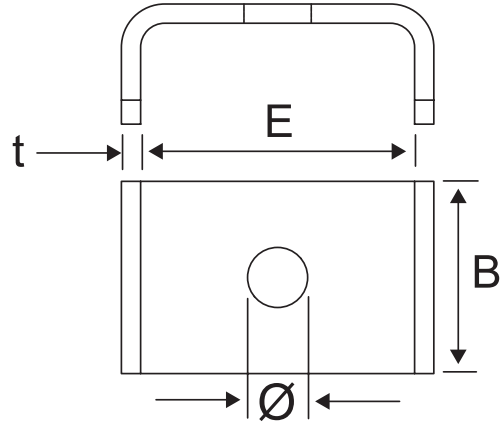

## Band Fitting for Strut Channel

PLN

Pipe Support

### Technical Features

- **Sizes:**  
To fit: Strut Channels 21x41, 41x41, 62x41, 83x41  
Cantilever Strut 21x41, 41x41
- **Screw Sizes :** M8, M10 and M12
- **Material :** Carbon steel
- **Finish :** Electro Zinc Plated

### Band Fitting - PLN

Physical Data

Reference	Screw Size	Ø (mm)	Dimensions (mm)			Box Qty.	Weight (x1) (kg / lbs)
			B	E	t		
589925	M8	8,4	30	42	3	100	0,05 / 0.11
589930	M10	10,5	30	42	3	100	0,05 / 0.11
589940	M12	13,0	30	42	3	100	0,05 / 0.11